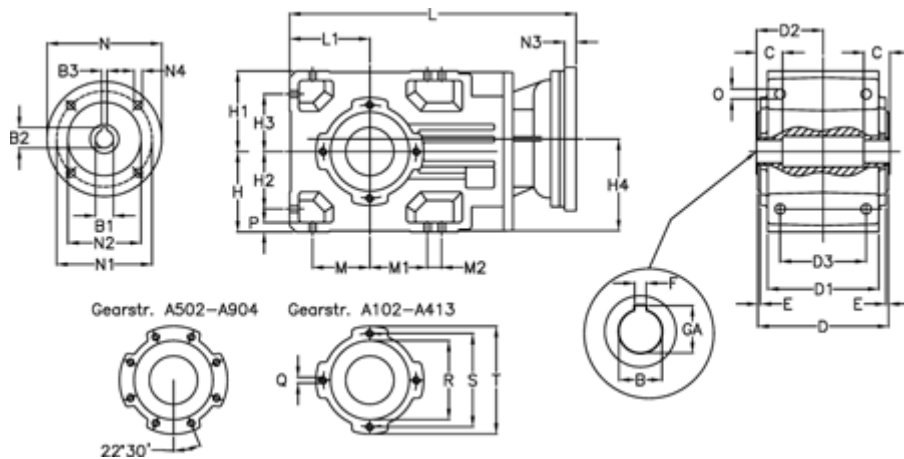

Article number: 29600102383235  
 Description: Bevel helical gearbox  
 A102UH25-23,8-P90B5

## Measures

B = 25	D3 = 75	H3 = 50.0	N1 = 165	S = 100
B1 = 24	Description = A102UH25-xx-P90 B5	H4 = 83.0	N2 = 130	T = 120
B2 = 27.3	E = 3.0	L = 302.0	N3 = 0	
B3 = 8	F = 8	L1 = 70	N4 = M10x12	
C = 18	GA = 28.3	M = 50.0	O = 9.5	
D = 117	H = 70	M1 = 50.0	P = 9	
D1 = 95	H1 = 70	M2 = 0	Q = M8x12	
D2 = 60.0	H2 = 50.0	N = 200	R = 80	